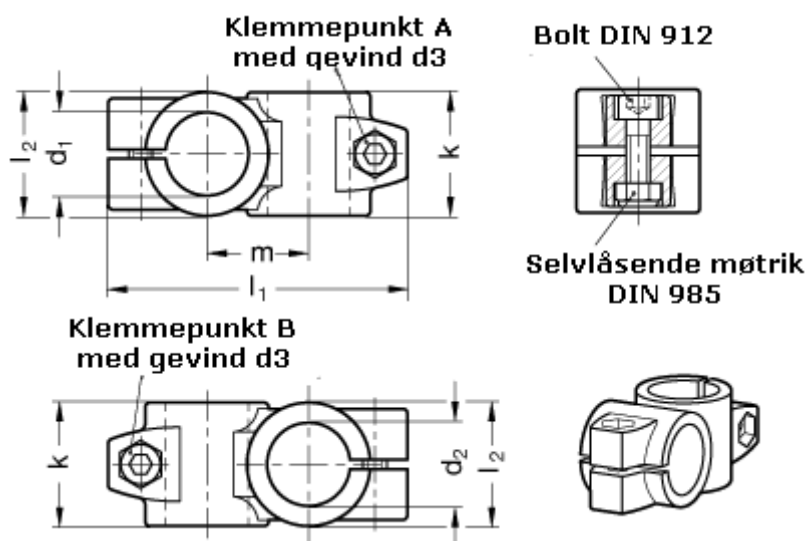

Article number: 20132B32B32562BL

Description: E+G 2-way pipe clamp
GN 132-B32-B32-56-2-BL

Measures

Adjustable clamp lever = GN 911-M10-40 have to be ordred separately

d1	= 32
d2	= 32
d3	= M10
k	= 56
l1	= 125.0
l2	= 56
m	= 45